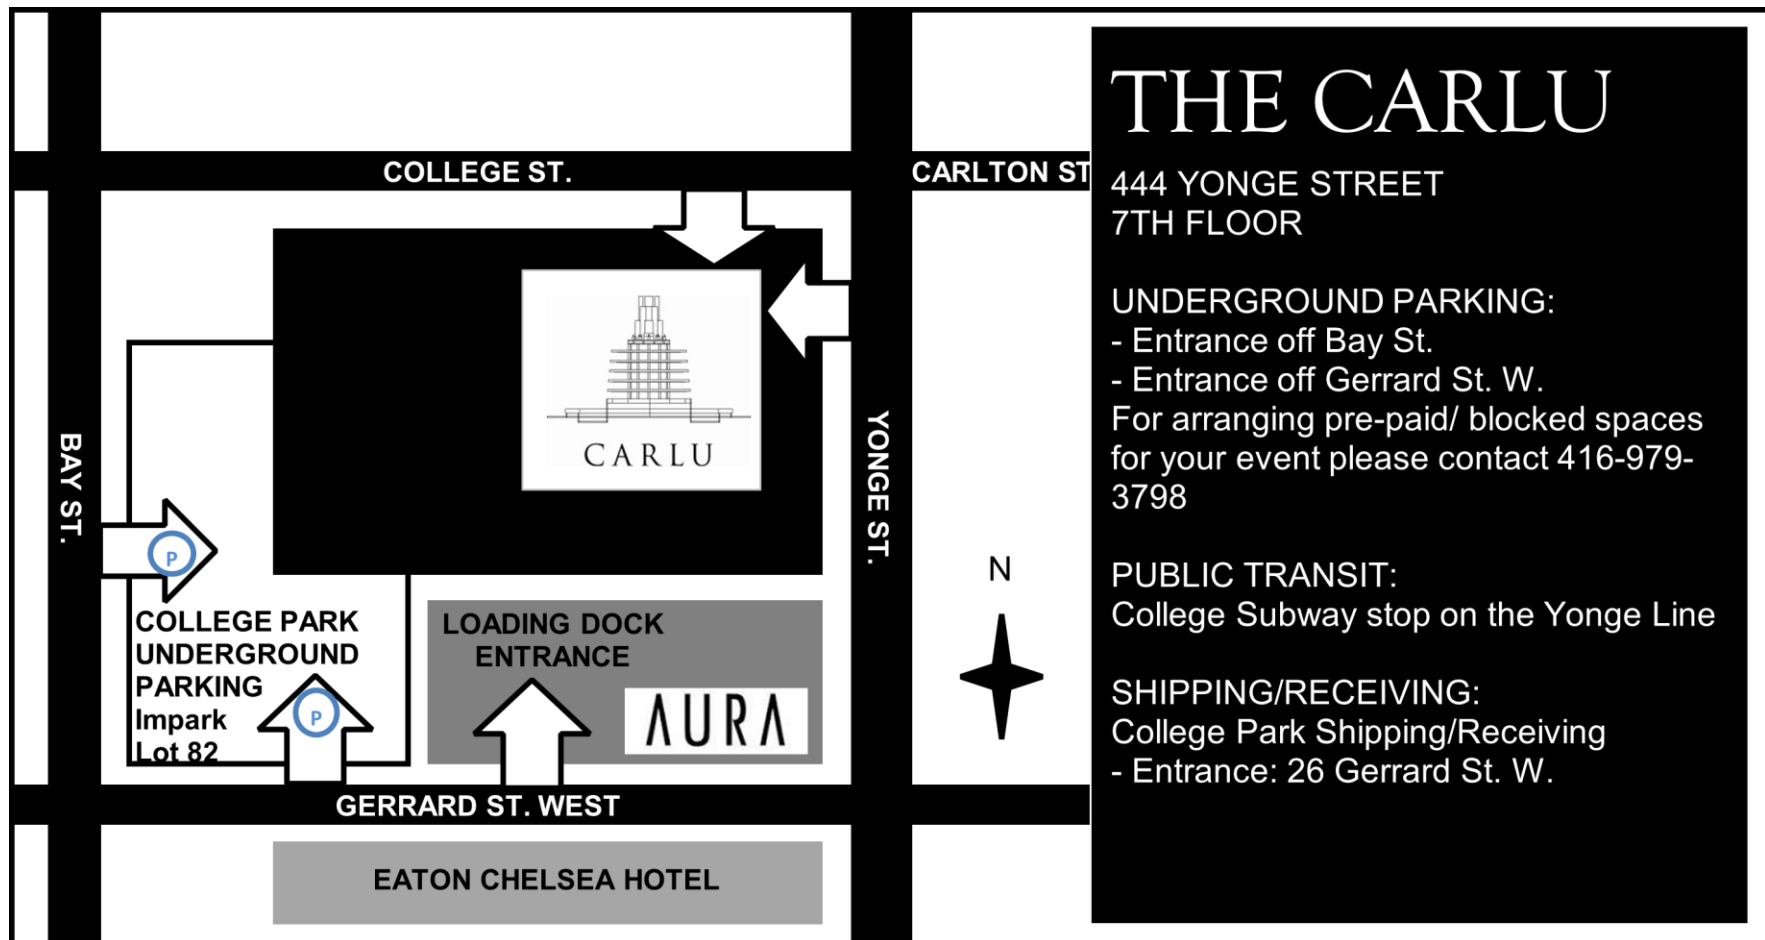

THE CARLU

444 YONGE STREET
7TH FLOOR

UNDERGROUND PARKING:

- Entrance off Bay St.
- Entrance off Gerrard St. W.

For arranging pre-paid/ blocked spaces for your event please contact 416-979-3798

PUBLIC TRANSIT:
College Subway stop on the Yonge Line

SHIPPING/RECEIVING:
College Park Shipping/Receiving
- Entrance: 26 Gerrard St. W.